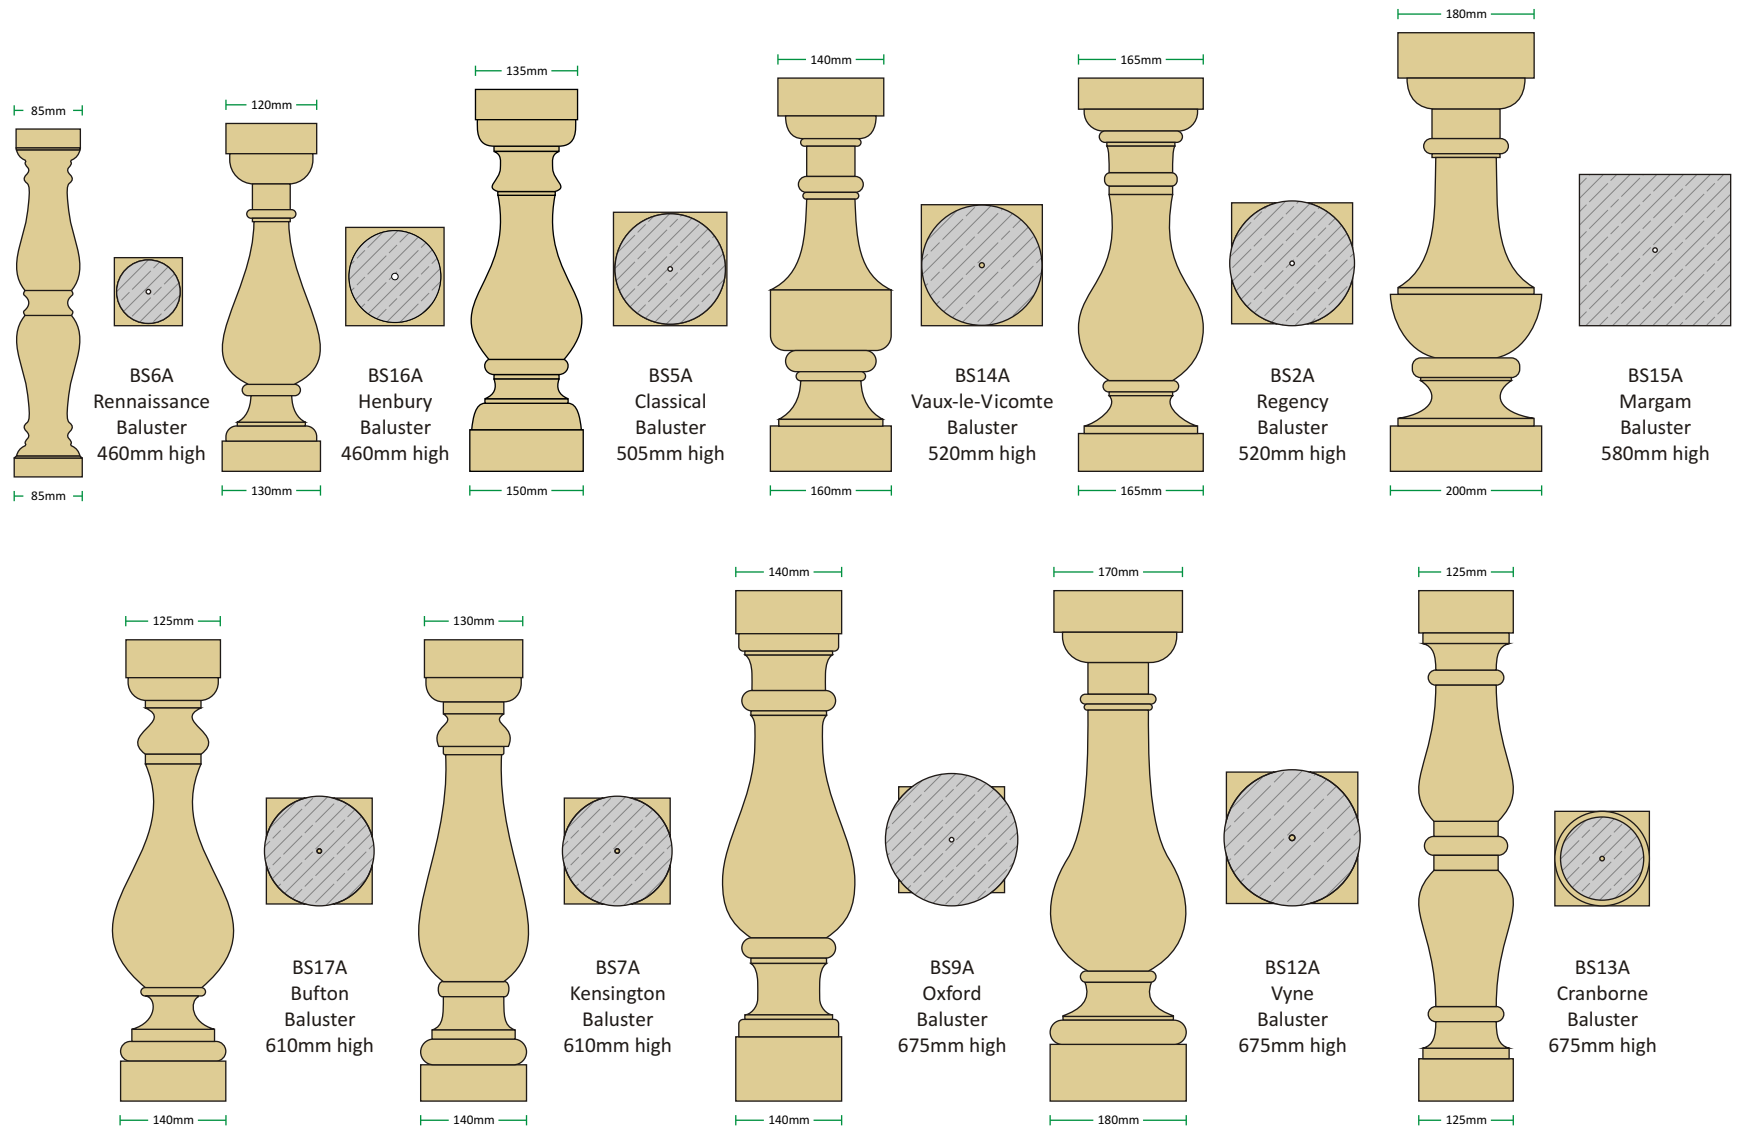

# Baluster Range

We have a large range of balusters of varying heights and designs to suit all applications.

All balusters have a 'cast in' 6mm Stainless Steel reinforcement bar protruding top and bottom suitable for fixing.